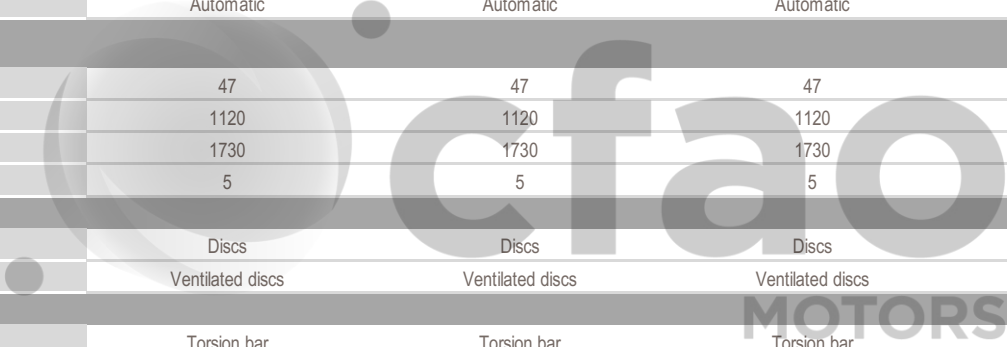

TECHNICAL CHARACTERISTICS	GL 2WD - Automatic Gearbox	GLX 2WD - Automatic Gearbox	GLX 2WD - Automatic Gearbox (with touch screen)	GLX 4WD - Automatic Gearbox
ENGINE				
Number of cylinders	4	4	4	4
Engine Type	Cylinder in line	Cylinder in line	Cylinder in line	Cylinder in line
Valves/cylinder	4	4	4	4
Fuel type	Petrol	Petrol	Petrol	Petrol
Displacement (cc)	1586	1586	1586	1586
Max power HP/rpm	117/6000	117/6000	117/6000	117/6000
Max torque Nm	156 / 4400	156 / 4400	156 / 4400	156 / 4400
Fuel System	multipoint injection	multipoint injection	multipoint injection	multipoint injection
BODY				
Body style	SUV	SUV	SUV	SUV
DIMENSIONS				
Dimensions (Lxwxh) in mm	4175*1775*1610	4175*1775*1610	4175*1775*1610	4175*1775*1610
Wheelbase (mm)	2500	2500	2500	2500
Ground clearance (mm)	185	185	185	185
TRANSMISSION				
Transmission	Front 2 WD	Front 2 WD	Front 2 WD	Part time manual 4x4
Gearbox	Automatic	Automatic	Automatic	Automatic
WEIGHT/CAPACITIES				
Fuel tank capacity (L)	47	47	47	47
Curb weight (kg)	1120	1120	1120	1185
Gross vehicle weight (kg)	1730	1730	1730	1730
Number of seats	5	5	5	5
BRAKES				
Rear brake	Discs	Discs	Discs	Discs
Front brake	Ventilated discs	Ventilated discs	Ventilated discs	Ventilated discs
SUSPENSIONS				
Rear suspension	Torsion bar	Torsion bar	Torsion bar	Torsion bar
Front suspension	Coil type	Coil type	Coil type	Coil type
TYRES				
Tyre dimension	215/60R16	215/55R17	215/55R17	215/55R17
EXTERIOR				
Roof rail	-	✓	✓	✓
Wheels	Aluminium	Aluminium	Aluminium	Aluminium
Door mirrors	Body colour	Body colour	Body colour	Body colour
Adjustable side mirrors	Electrics	Electrics	Electrics	Electrics
Folding side mirrors	Manuals	Electrics	Electrics	Electrics
Pack	-	Chrome	Chrome	Chrome